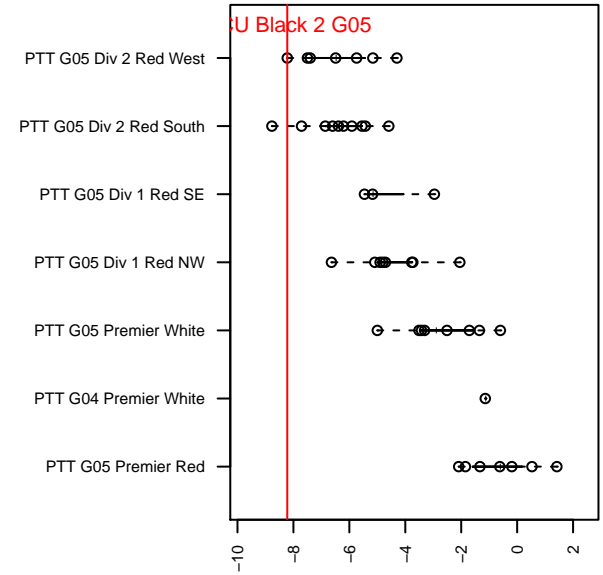

PCU Black 2 G05

Portland City United SC
 Portland, OR
 G05 total strength=458
 attack=0.36 defense=0.26
 fall league = PTT G05 Div 2 Red West
 spr league = Spr OYS G05 Div 2 White

alt names used:
 PCU 05G Black 2
 PCU 05G Black 2
 PCU 05G Black 2

Venues played:
 2017 PTT G05 Division 2 Red West
 2017 OYS Founders Cup G05
 2017 Spr OYS G05 Division 2 White

PCU Black 2 G05
 Dots are actual minus expected GF (blue circles) and GA (red triangles).
 Blue line is smoothed change in attack strength. Red is smoothed change in defense strength.

**attack and defense variance (black dot)
relative to other teams
and top 10 in region**

**attack and defense rating
relative to others at age
and all opponents in last 13 months**

Performance relative to 13 month average