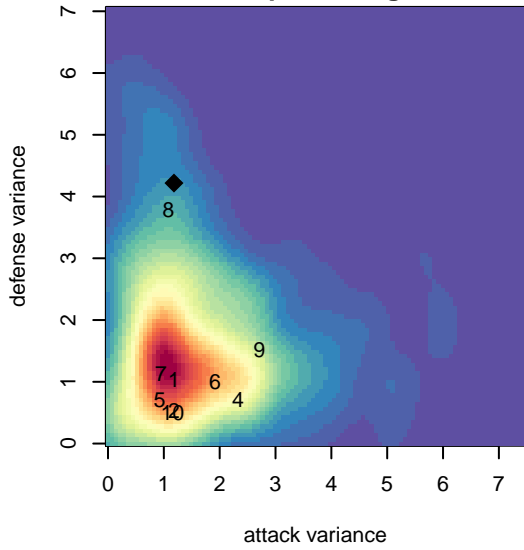

PCU Black 2 G05

Portland City United SC
 Portland, OR
 G05 total strength=458
 attack=0.36 defense=0.26
 fall league = PTT G05 Div 2 Red West
 spr league = Spr OYS G05 Div 2 White

alt names used:
 PCU 05G Black 2
 PCU 05G Black 2
 PCU 05G Black 2

Venues played:
 2017 PTT G05 Division 2 Red West
 2017 OYS Founders Cup G05
 2017 Spr OYS G05 Division 2 White

PCU Black 2 G05
 Dots are actual minus expected GF (blue circles) and GA (red triangles).
 Blue line is smoothed change in attack strength. Red is smoothed change in defense strength.

**attack and defense variance (black dot)
relative to other teams
and top 10 in region**

**attack and defense rating
relative to others at age
and all opponents in last 13 months**

Performance relative to 13 month average