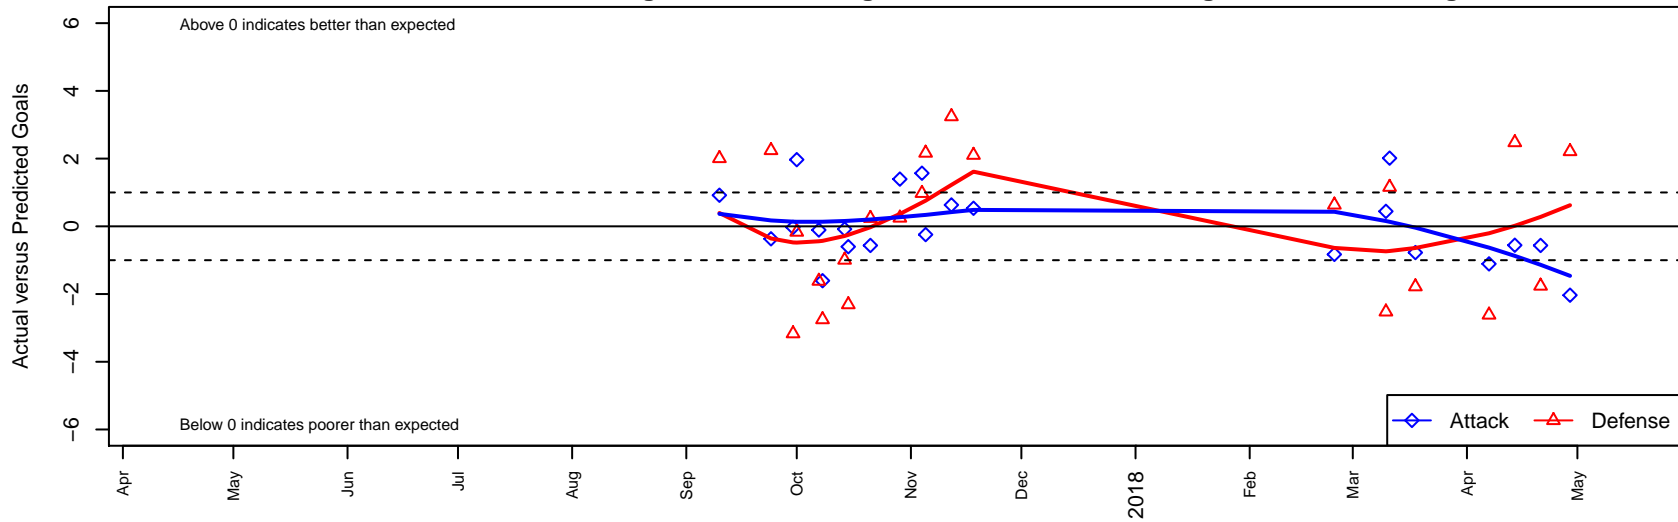

PCU Black 2 G05

Portland City United SC
 Portland, OR
 G05 total strength=458
 attack=0.36 defense=0.26
 fall league = PTT G05 Div 2 Red West
 spr league = Spr OYS G05 Div 2 White

alt names used:
 PCU 05G Black 2
 PCU 05G Black 2
 PCU 05G Black 2

Venues played:
 2017 PTT G05 Division 2 Red West
 2017 OYS Founders Cup G05
 2017 Spr OYS G05 Division 2 White

PCU Black 2 G05
 Dots are actual minus expected GF (blue circles) and GA (red triangles).
 Blue line is smoothed change in attack strength. Red is smoothed change in defense strength.

**attack and defense variance (black dot)
relative to other teams
and top 10 in region**

**attack and defense rating
relative to others at age
and all opponents in last 13 months**

Performance relative to 13 month average