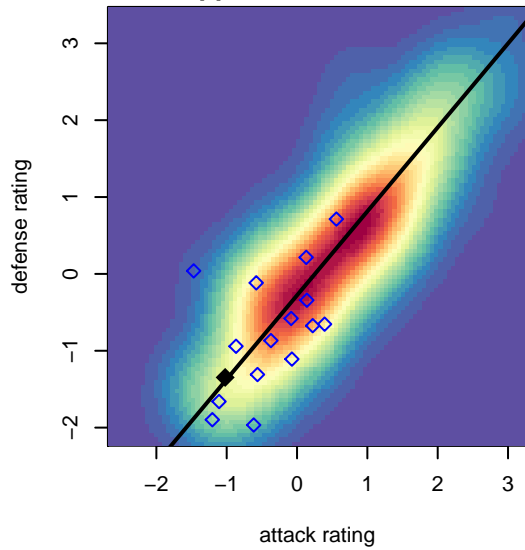

PCU Black 2 G05

Portland City United SC
 Portland, OR
 G05 total strength=458
 attack=0.36 defense=0.26
 fall league = PTT G05 Div 2 Red West
 spr league = Spr OYS G05 Div 2 White

alt names used:
 PCU 05G Black 2
 PCU 05G Black 2
 PCU 05G Black 2

Venues played:
 2017 PTT G05 Division 2 Red West
 2017 OYS Founders Cup G05
 2017 Spr OYS G05 Division 2 White

PCU Black 2 G05
 Dots are actual minus expected GF (blue circles) and GA (red triangles).
 Blue line is smoothed change in attack strength. Red is smoothed change in defense strength.

**attack and defense variance (black dot)
relative to other teams
and top 10 in region**

**attack and defense rating
relative to others at age
and all opponents in last 13 months**

Performance relative to 13 month average